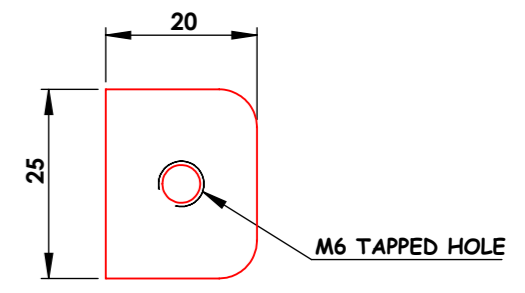

CHARGER BASE PLATE - 6mm MS
20 OFF

CHARGER END CAP - 3mm MS
20 OFF

CHARGER LUGS - 3mm MS
80 OFF

0800 99 33 44

energysales@yhi.co.nz

yhienergy.co.nz

YHI Energy

Delta AC Mini Plus Dual Pedestal Drawing