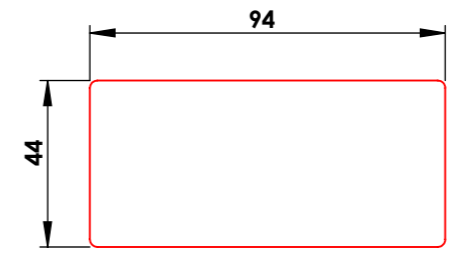

CHARGER BASE PLATE - 6mm MS
20 OFF

CHARGER END CAP - 3mm MS
20 OFF

CHARGER LUGS - 3mm MS
80 OFF

0800 99 33 44

energysales@yhi.co.nz

yhienergy.co.nz

YHI Energy

Delta AC Mini Plus Dual Pedestal Drawing